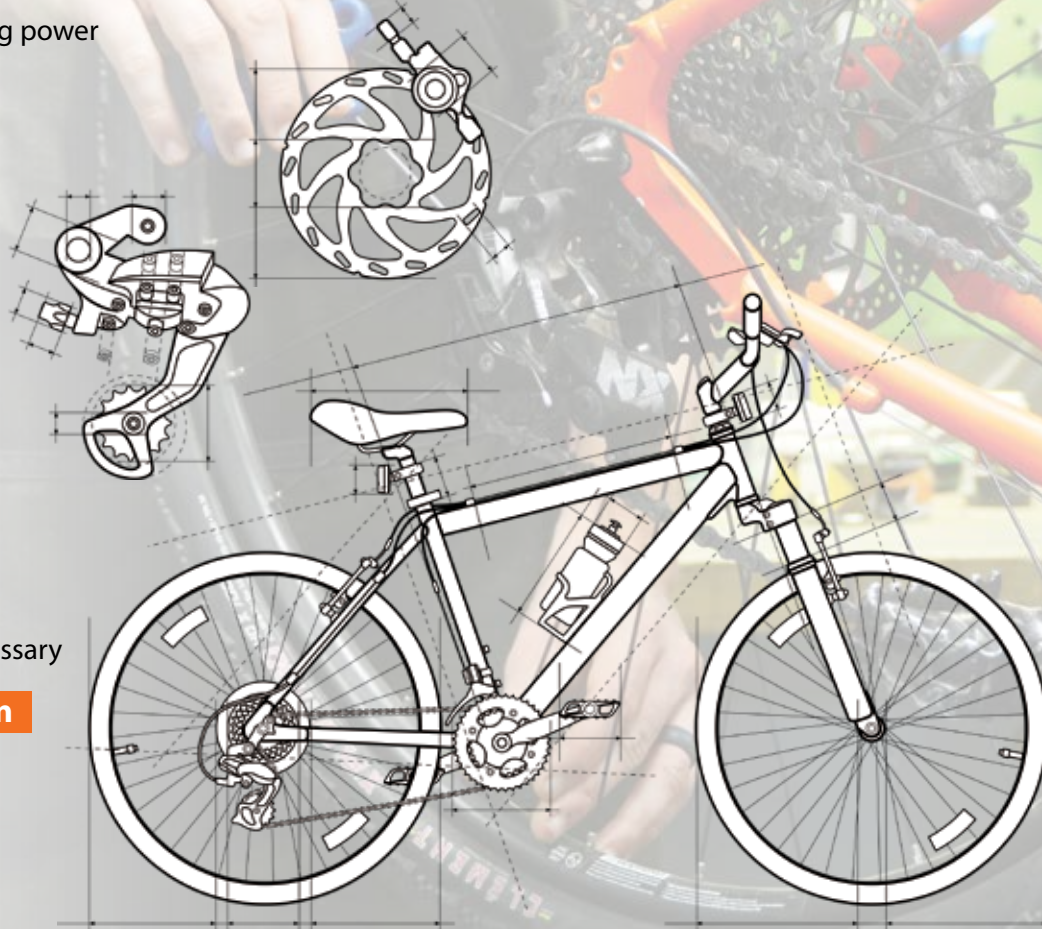

Bike Shop Services

Full Tune Up: $58

Includes brake assessment and alignment, full derailleur servicing front and rear for crisp shifting, minor wheel truing, spot cleaning as necessary to service drivetrain, drivetrain parts cleaning, bearings check, lubrication of cables/ chain/ and pivots, safety and damage inspection. Replacement parts at additional expense as deemed necessary.

Hydraulic Brake Bleeding

$20 single brake,
$30 pair to restore firm braking power

Brake Adjustment

$12 each + parts if required.
For all brake styles.

Flat Tire Repair

$5 each & tube expense

Spoke Replacement

$20 plus **$3** per spoke

Wheel truing

Starting at **$12** per wheel

Derailleur Adjustment

$12 each
+ **$3** hanger alignment if necessary

Tubeless Tire Conversion

$15-$35 contingent on rim

PCS Packing for Household Goods Shipment

$45 prepares bike for PCS shipment with padded bike-specific packaging

PCS Unbox and Build

$25 + additional tuning services to get you back on the road upon arrival
Expedite Queue Fee:
$25 to position your bike in first position in queue